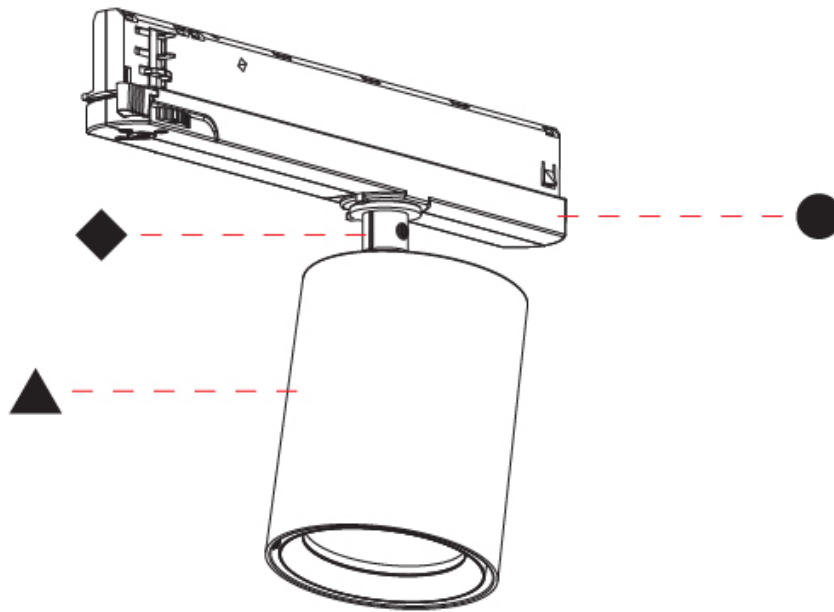

A3T218-

PROJECT

TYPE

SPECIFIER

QUANTITY

DATE

A